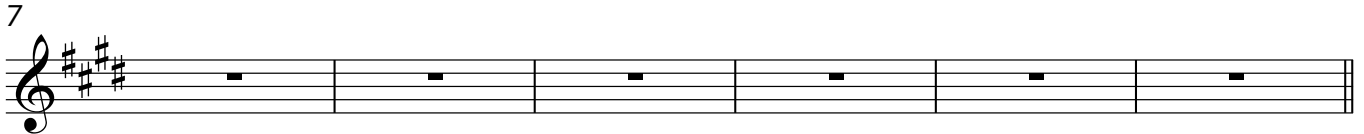

Lovin' On You

Luke Combs

♩ = 119

13

Don't get me wrong I like a bob-ber on the wa-ter Hoo - kin'em and ree-lin'em in I like a

17

Fri-day night slow ride Brooks & Dunn B - side Hit re-wind, spin it a-gain I like a