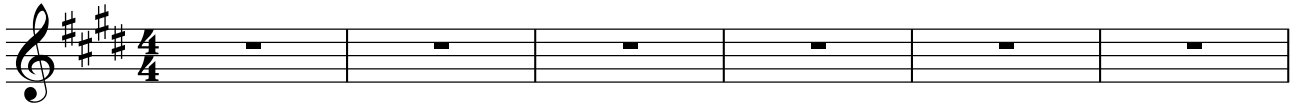

Lovin' On You

Luke Combs

♩ = 119

13

Don't get me wrong I like a bob-ber on the wa-ter Hoo - kin'em and ree-lin'em in I like a

17

Fri-day night slow ride Brooks & Dunn B - side Hit re-wind, spin it a-gain I like a